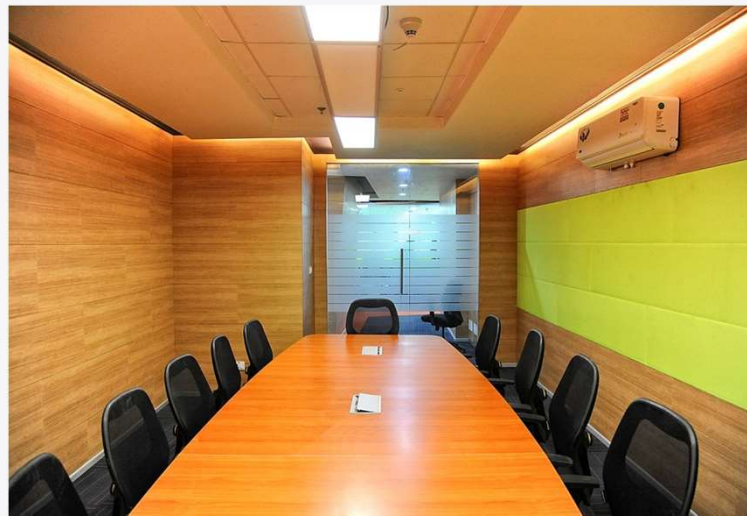

Project : M JUNCTION SERVICES LTD
Area : 40,000 Sqft.
Location : Kolkata.