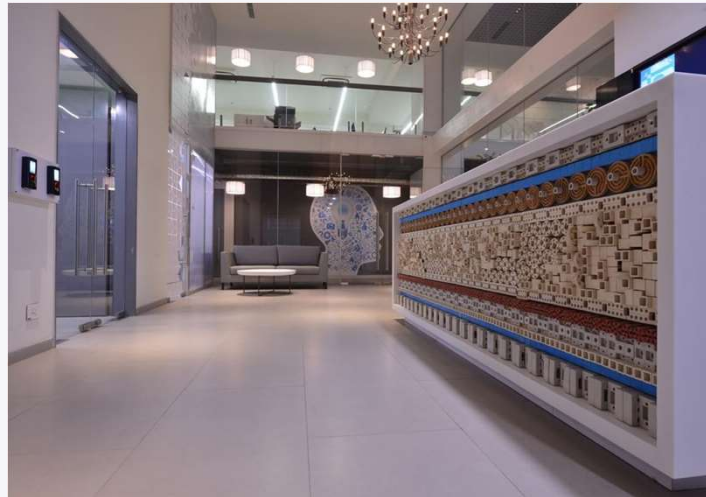

Project : Techno Electric Engineering Co. Ltd.
Area : 27,000 Sqft.
Location : Kolkata.