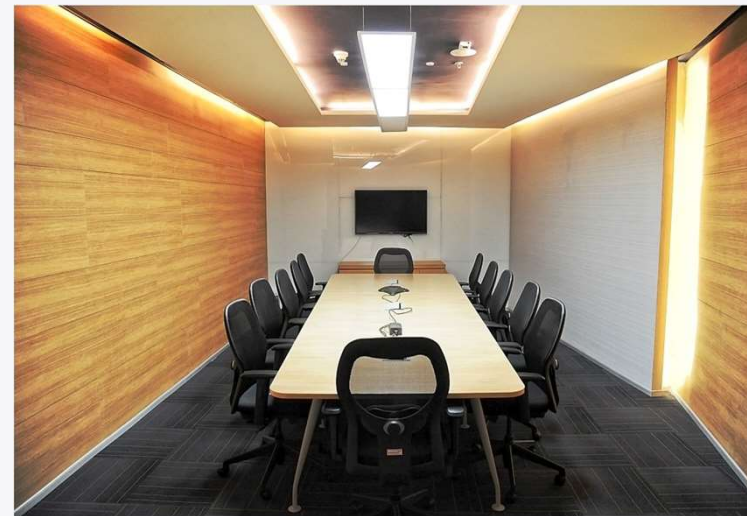

Project : M JUNCTION SERVICES LTD
Area : 40,000 Sqft.
Location : Kolkata.